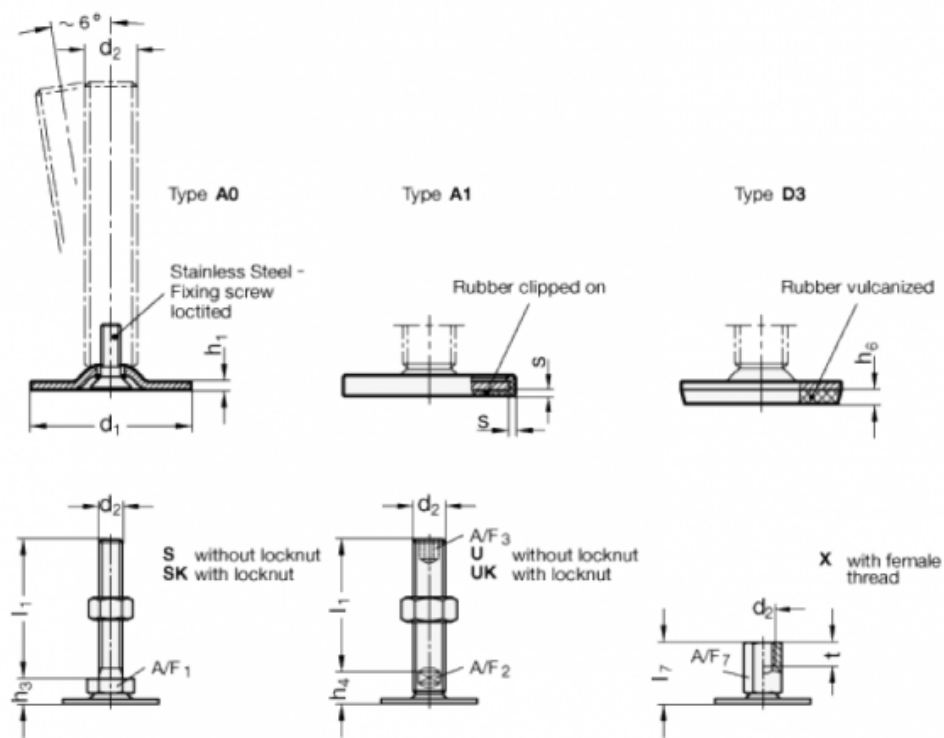

# Data Sheet

Article number: 204050M12100A3SK

Description: E+G levelling foot  
GN 40-50-M12-100-A3-SK

Note: SK With nut, External hexagon at the bottom

## Measures

|      |       |
|------|-------|
| A/F1 | = 17  |
| d1   | = 50  |
| d2   | = M12 |
| h1   | = 2.5 |
| h3   | = 11  |
| h6   | = 4   |
| l1   | = 100 |
| s    | =     |